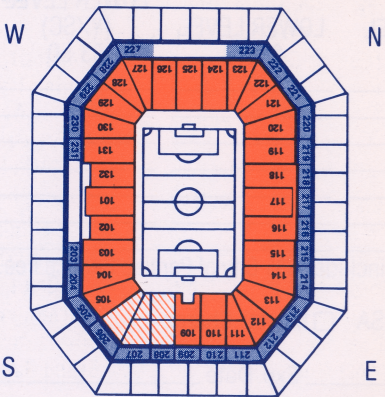

Pontiac Silverdome Soccer Seating Diagram

**Youth 16 & Under
Senior Citizens**

	Adults	65 & over
■ Club Level Seats	\$9.00	\$9.00
■ Lower Level Seats	\$6.50	\$3.50
■ General Admission	\$3.00	\$3.00

(Only available 24 hours prior to game)

GROUP RATES FOR 20 OR MORE ARE AVAILABLE. CALL (313) 338-9116 FOR ADDITIONAL INFORMATION.

HOW TO ORDER EXPRESS TICKETS BY MAIL.

1. Specify games by date and the number of tickets and price range by filling in the blanks on the order form on the reverse of these instructions.
2. Add all columns. Add 50¢ handling charge per order. Make out check or money order payable to PONTIAC SILVERDOME. (Please do not send cash or stamps.)
3. In order for the Express to promptly process your order, please include a stamped, self-addressed envelope.
4. Mail ticket order form, full payment and self-addressed, stamped envelope to: EXPRESS TICKETS, Silverdome Ticket Office, 1200 Featherstone Road, Pontiac, MI 48057.

5. Your tickets will be sent to you by return mail.

PLEASE NOTE: Ticket orders received less than 6 days prior to the game will not be mailed, but must be picked up at the "Will Call Window" located at the Silverdome's North Gate.